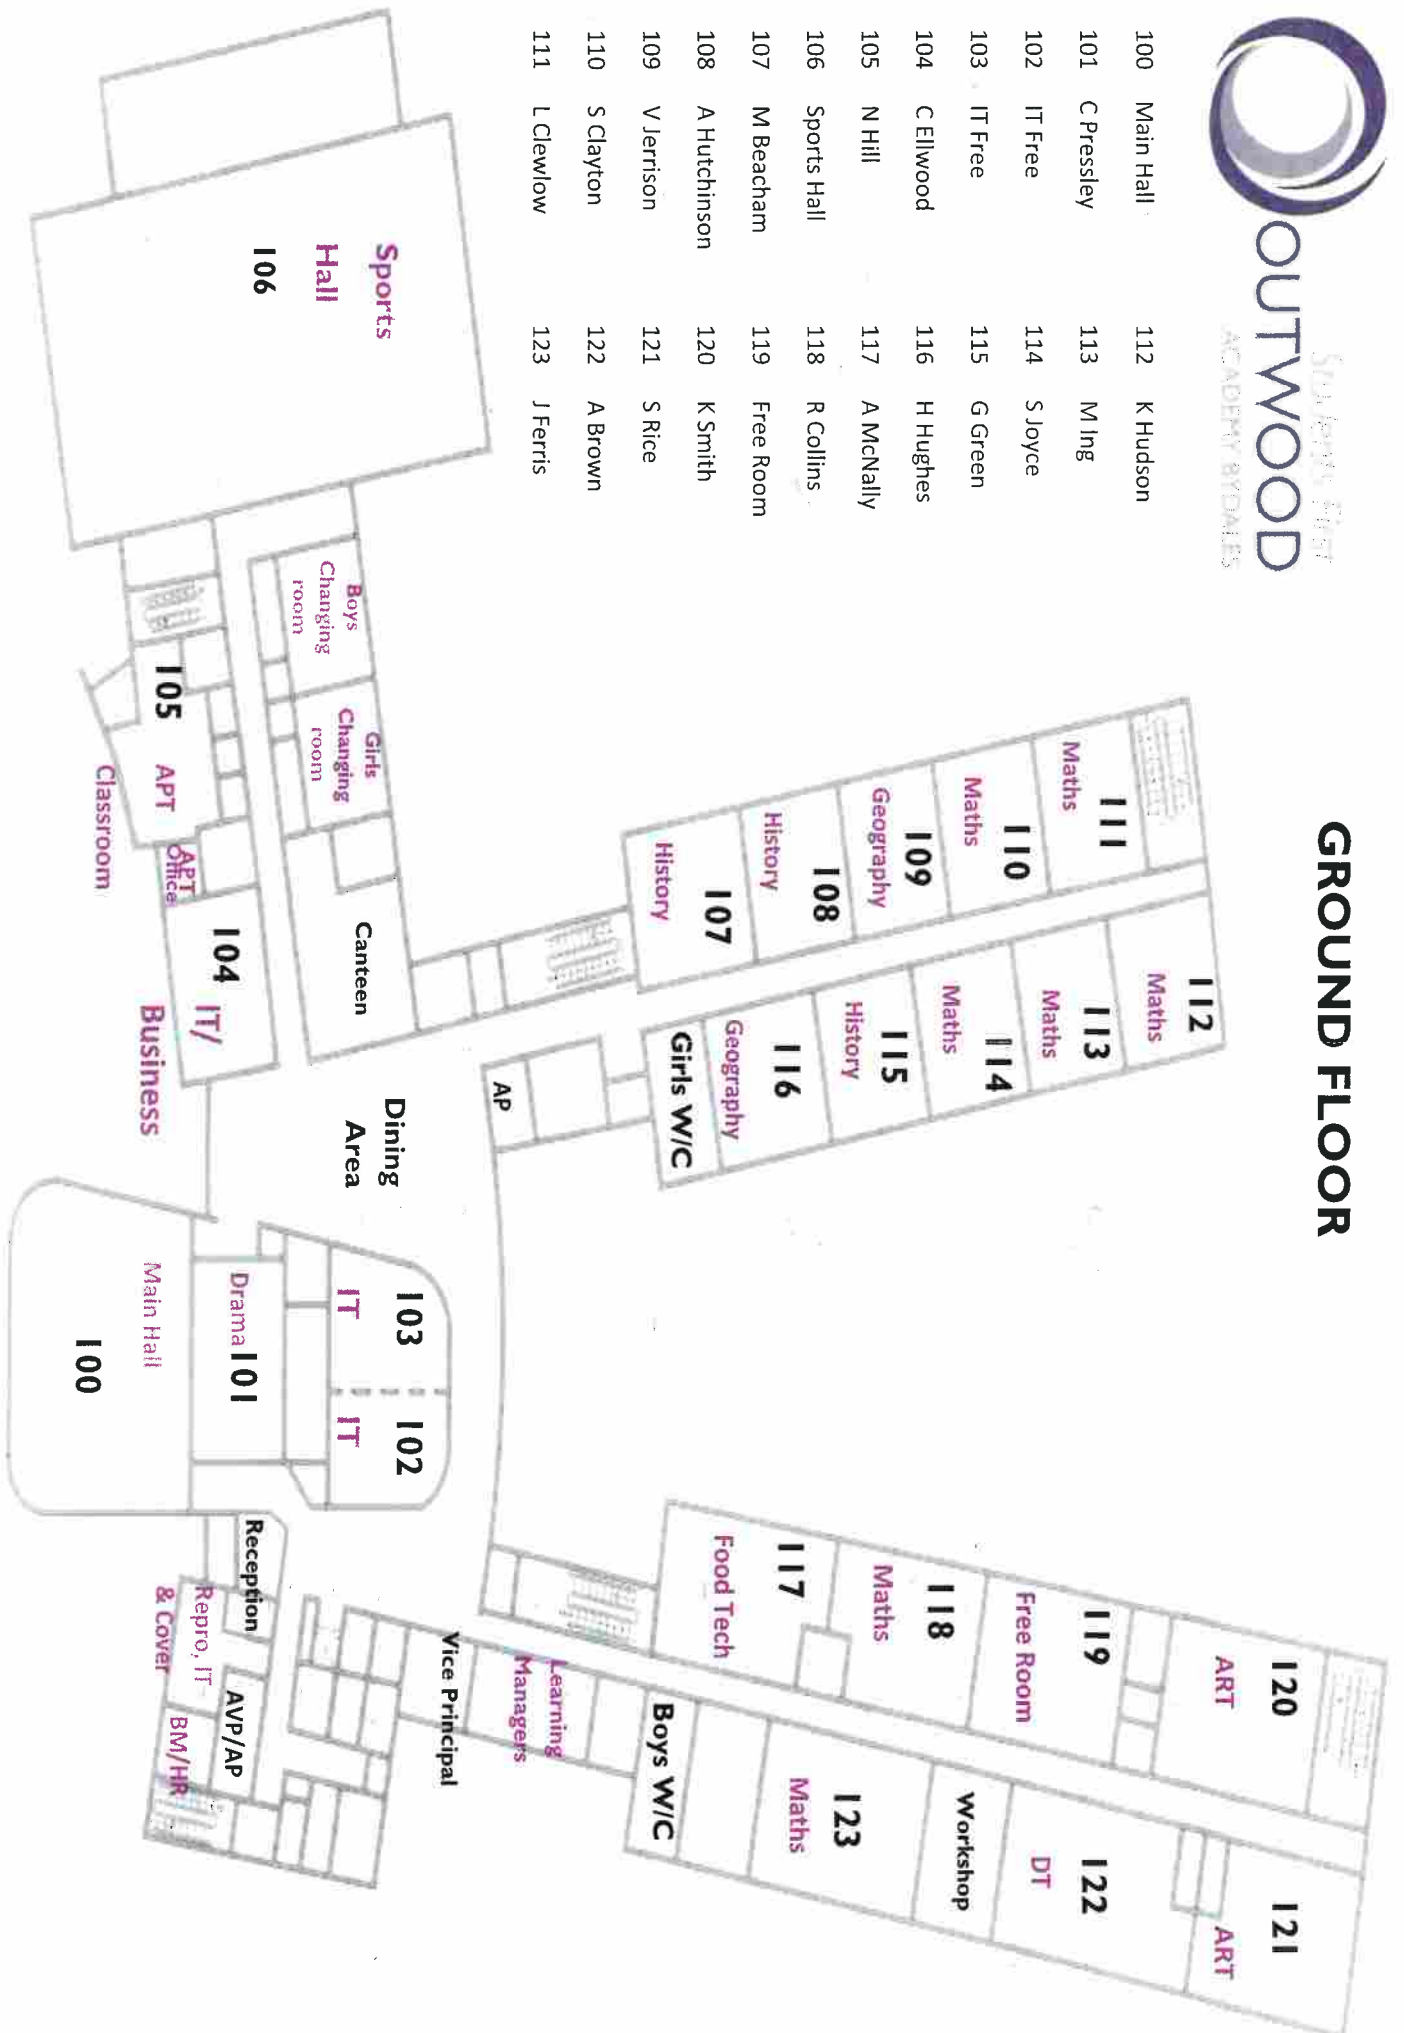

GROUND FLOOR

100	Main Hall	112	K Hudson
101	C Pressley	113	M Ing
102	IT Free	114	S Joyce
103	IT Free	115	G Green
104	C Ellwood	116	H Hughes
105	N Hill	117	A McNally
106	Sports Hall	118	R Collins
107	M Beacham	119	Free Room
108	A Hutchinson	120	K Smith
109	V Jerrison	121	S Rice
110	S Clayton	122	A Brown
111	L Clewlow	123	J Ferris

FIRST FLOOR

200	B Fellows	212	C Waites
201	Benita Shaw	213	R Guy
202	Fitness Suite	214	R House
203	S Trenholme	215	G Whitbread
204	P Allinson	216	E Firth
205	N Chapman	217	A Lawler
206	H Hunter	218	Viewing Platform
207	K Chaplin	219	S Bullock
208	S Jemmerson	220	S Emmett
209	L Cole	221	G Peacock
210	H Townsend/S Lempereur	222	121 Learning
211	L Costello—Sayer		